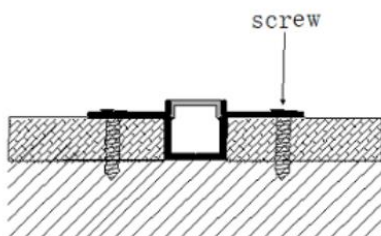

Product Detail

Our new plaster in LED Aluminum profile for trimless recessing into plastered walls And ceilings for an incredible seamless diffused light output. A slim plaster Profile is suitable for contemporary lighting. Suitable for 8mm led strip with A led count of no less than 120 LEDs per meter

Specification

Item	LC5213
Material	6063-T5 aluminum
Color	Silver / White / Black
Length	< 3m (customized)
Width * Height	52 * 13 mm
Cut-hole	12.5mm
Surface Finish	Anodized
Cover type	frosted
Installation	Recessed
Suitable LED Strip	8mm LED Strip

Installation

Step 2