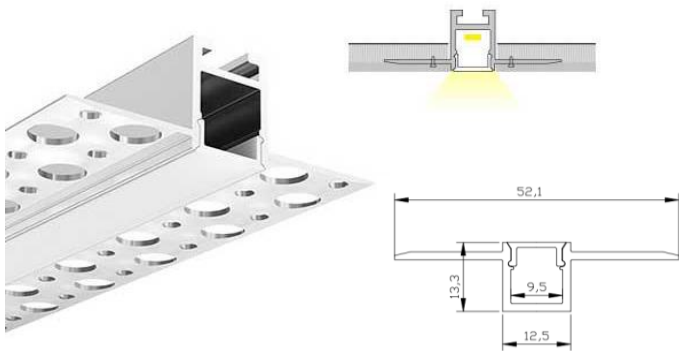

**Product Detail**

Our new plaster in LED Aluminum profile for trimless recessing into plastered walls And ceilings for an incredible seamless diffused light output. A slim plaster Profile is suitable for contemporary lighting. Suitable for 8mm led strip with A led count of no less than 120 LEDs per meter

**Specification**

Item	LC5213
Material	6063-T5 aluminum
Color	Silver / White / Black
Length	< 3m ( customized )
Width * Height	52 * 13 mm
Cut-hole	12.5mm
Surface Finish	Anodized
Cover type	frosted
Installation	Recessed
Suitable LED Strip	8mm LED Strip