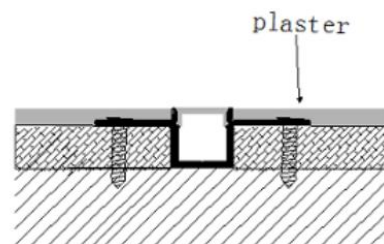

Product Detail

Our new plaster in LED Aluminum profile for trimless recessing into plastered walls And ceilings for an incredible seamless diffused light output. A slim plaster Profile is suitable for contemporary lighting. Suitable for 8mm led strip with A led count of no less than 120 LEDs per meter

Specification

Item	LC5213
Material	6063-T5 aluminum
Color	Silver / White / Black
Length	< 3m (customized)
Width * Height	52 * 13 mm
Cut-hole	12.5mm
Surface Finish	Anodized
Cover type	frosted
Installation	Recessed
Suitable LED Strip	8mm LED Strip

Installation

Step 3