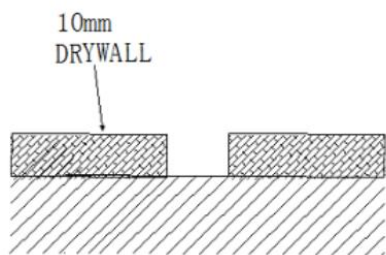

Installation

Step 1