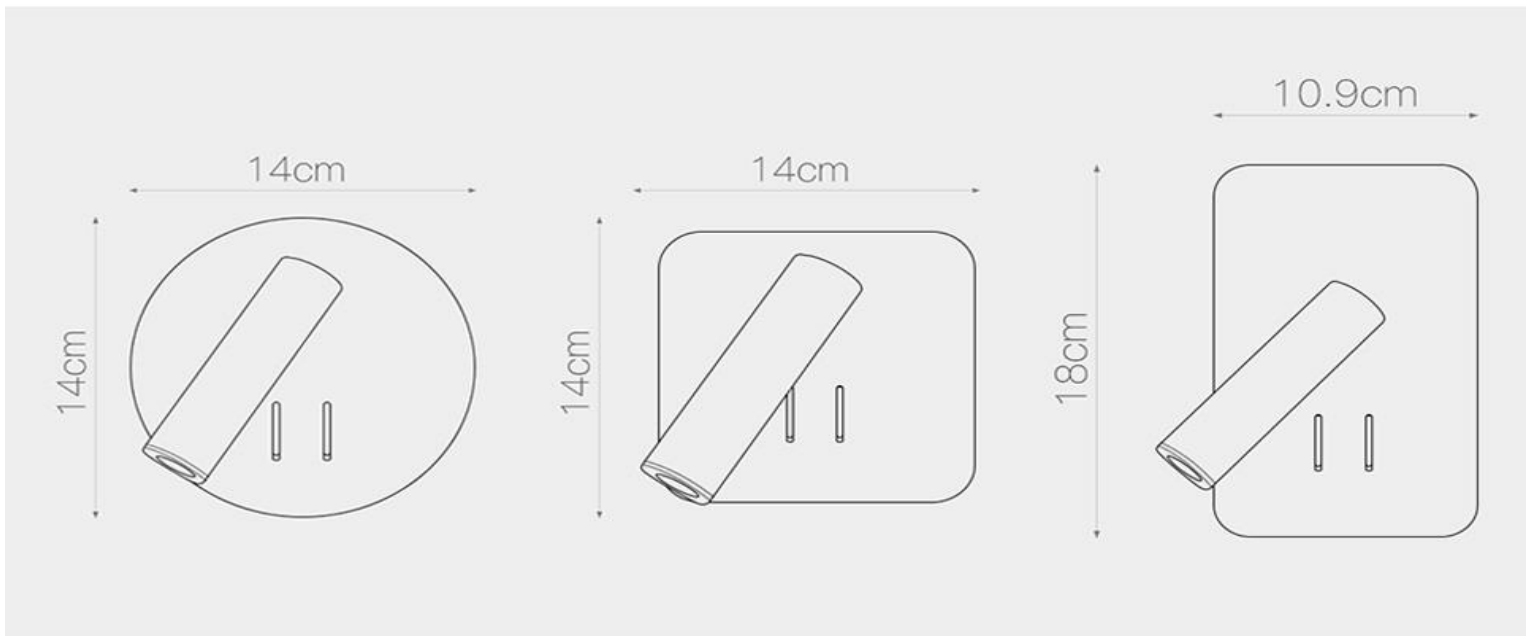

Wall mount light fixture can improve space utilization, LED lights is energy-saving and environmentally friendly, and wall lamp can be integrated into various styles of home decoration.

You can buy the wall sconces according to your home decor needs, and install them on both sides of the bed, or more scene matching ideas.

ALUMINUM BODY
PAINTED ON THE SURFACE

Power: 3W Spotlight + 6W Backlight

Input Voltage: AC85-265V

Emitting Color: Warm White / 4000K / Cold White

Swing up and down

Swing left and right