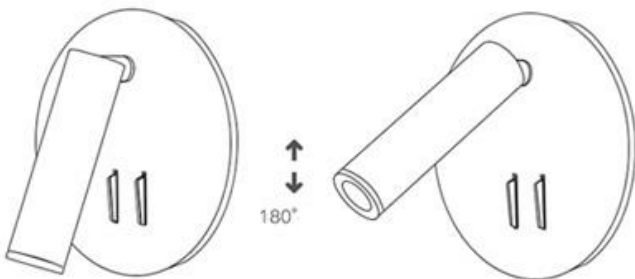

Wall mount light fixture can improve space utilization, LED lights is energy-saving and environmentally friendly, and wall lamp can be integrated into various styles of home decoration.

You can buy the wall sconces according to your home decor needs, and install them on both sides of the bed, or more scene matching ideas.

ALUMINUM BODY
PAINTED ON THE SURFACE

Power: 3W Spotlight + 6W Backlight

Input Voltage: AC85-265V

Emitting Color: Warm White / 4000K / Cold White

Swing up and down

Swing left and right