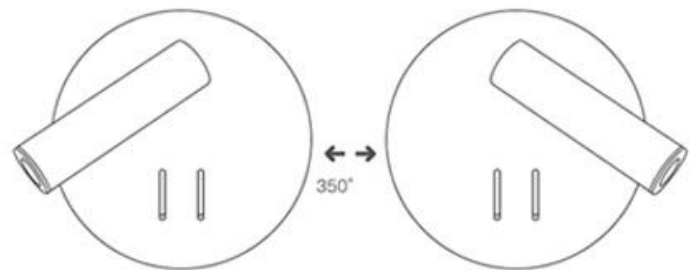

Wall mount light fixture can improve space utilization, LED lights is energy-saving and environmentally friendly, and wall lamp can be integrated into various styles of home decoration.

You can buy the wall sconces according to your home decor needs, and install them on both sides of the bed, or more scene matching ideas.

ALUMINUM BODY
PAINTED ON THE SURFACE

Power: 3W Spotlight + 6W Backlight

Input Voltage: AC85-265V

Emitting Color: Warm White / 4000K / Cold White

Swing up and down

Swing left and right