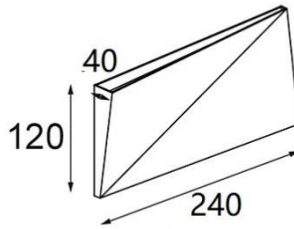

Dimension

BRU-WL240

Specification

Model No.	BRU-WL120	BRU-WL240	BRU-WL-480
Input Voltage	AC230V		
Luminaire Power	6w	12w	24w
Efficacy (LM/W)	50lm/w		
Lighting Direction	Up/Down		
CRI	> 90 Ra		
IP Rank	IP20		
Indoor / Outdoor	Indoor Lighting		
Application	Surface mounted wall		
Primary Finish	White / Black		
Dimmable	TRIAC, 0-10V , DALI , Zigbee