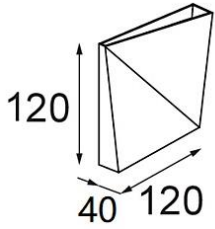

Brussels is an artistic wall light fixture with an entertaining demeanor. Its design is enigmatic, appearing to be one thing when viewed in one direction, and something else when viewed otherwise. The diagonal fold in the middle gives this product an attractive dual effect on the surface. Have some fun with its various sizes and create patterns of illumination that are intriguing and practical.

This minimalistic and functional beauty can be used to showcase the two sides of you. Get creative by combining multiple units in different shapes and colors, developing eye-catching patterns. Enhance the wall during the day with this installation and light up the room during the night with a collection of captivating lighting fixtures.

This luminaire features a signature diagonal line which creates a slight indentation, providing the fixture with depth and the illusion of two different tones. This lighting piece is two-sided, allowing for the formation of intriguing artful displays. From squares to rectangles, bigger rectangles to lines, the possibilities are endless.

Dimension

BRU-WL120

BRU-WL240

BRU-WL480

Specification

Model No.	BRU-WL120	BRU-WL240	BRU-WL-480
Input Voltage	AC230V		
Luminaire Power	6w	12w	24w
Efficacy (LM/W)	50lm/w		
Lighting Direction	Up/Down		
CRI	> 90 Ra		
IP Rank	IP20		
Indoor / Outdoor	Indoor Lighting		
Application	Surface mounted wall		
Primary Finish	White / Black		
Dimmable	TRIAC, 0-10V , DALI , Zigbee		