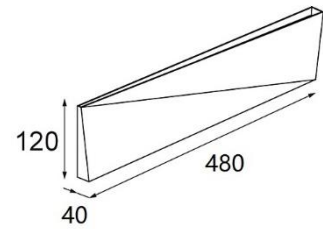

BRU-WL480

Specification

Model No.	BRU-WL120	BRU-WL240	BRU-WL-480
Input Voltage	AC230V		
Luminaire Power	6w	12w	24w
Efficacy (LM/W)	50lm/w		
Lighting Direction	Up/Down		
CRI	> 90 Ra		
IP Rank	IP20		
Indoor / Outdoor	Indoor Lighting		
Application	Surface mounted wall		
Primary Finish	White / Black		
Dimmable	TRIAC, 0-10V , DALI , Zigbee